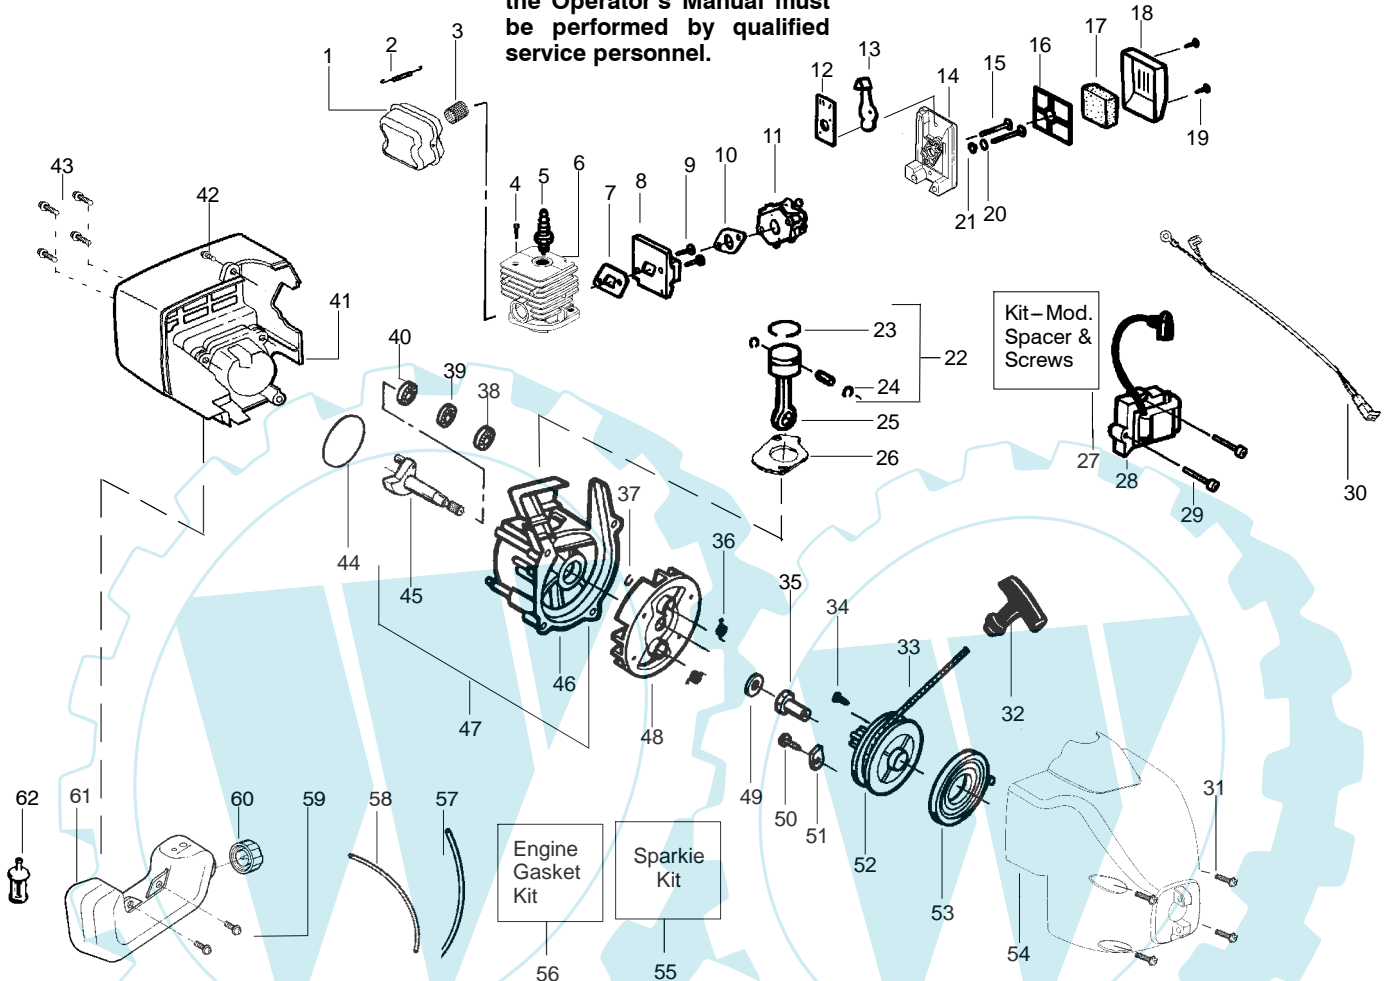

PARTS LIST NO. 530086888		McCULLOCH. PARTS LIST	MODEL(s) Trim Mac 250	
DATE 12/30/03	Replaces 530086888 - 10/15/03		Note: Illustration may differ from actual model due to design changes	PAGE NO. 6

TYPE 4

WARNING
All repairs, adjustments and maintenance not described in the Operator's Manual must be performed by qualified service personnel.

Ref.	Part No.	Description	Ref.	Part No.	Description	Ref.	Part No.	Description
1.	530071390	Kit - Muffler (incl. 2,3)	23.	530055120	Ring-Piston	46.	530071627	Assy-Crankcase (Incl. 38-40)
2.	530042088	Spring-Muffler	24.	530015162	Ret.-Piston Pin	47.	530071675	Assy-C'case & C'shaft (Incl. 37,45,46)
3.	530071391	Screen-Spark Arrestor	25.	530069615	Kit-Conn. Rod Ass'y.	48.	530069886	Assy-Flywheel
4.	530015953	Screw-Cylinder	26.	530069616	Gasket-Cylinder (Kit)	49.	530015828	Washer-Flat
5.	Champion	Spark Plug (RCJ6Y)	27.	530071731	Kit-Module Spacer & Screws	50.	530015775	Screw
6.	530012376	Cylinder	28.	530039211	Module-Ignition	51.	530053985	Retainer-Pulley
7.	530069616	Gasket-Cyl./Carb.(Kit)	29.	530016357	Screw	52.	530071536	Kit-Starter Pulley (Incl. 34)
8.	530069758	Kit - Carb. Adaptor	30.	530047278	Assy-Switch Wire	53.	530042086	Spring-Starter
9.	530016014	Screw	31.	530015810	Screw	54.	530071527	Assy. - Fan Housing
10.	530069616	Gasket-Carb. (Kit)	32.	530027569	Handle-Starter	55.	507475326	Kit-Sparkie (Incl. spring term. & boot)
11.	---	Kit - Carburetor Ass'y (WA-226)	33.	530071542	Kit - Rope	56.	530069616	Kit-Engine Gasket (Incl. 7,10,26,44)
	530071635	(WT-631)	34.	530016391	Screw	57.	530069216	Kit-Fuel Line(large)
12.	530038747	Plate-Choke Mounting	35.	530027953	Coupling-Drive	58.	530069247	Kit-Fuel Line(small)
13.	530035499	Shutter-Choke	36.	530023817	Spring-Starter Dog	59.	530016379	Retainer-Tank
14.	530052431	Box-Air	37.	530015941	Retain. Ring-C'shaft	60.	530014347	Assy-Fuel Cap
15.	530015887	Screw	38.	530055728	Bearing-Outer	61.	530056731	Assy-Fuel Tank (Incl. cap, lines,filter)
16.	530036569	Plate - Filter Support	39.	530071615	Kit-C'case Seal	62.	530095646	Assy-Fuel Pickup
17.	530036575	Air Filter- Foam	40.	530032125	Bearing-Inner			
18.	530054414	Cover-Air Filter	41.	530057026	Shroud-Rear			
19.	530015892	Screw	42.	530015886	Screw			
20.	530015852	Spacer-Choke	43.	530015810	Screw			
21.	530015254	Washer	44.	530069616	O-Ring-C'case/Shrd (Kit)			
22.	530069987	Kit - Piston (Incl. 23, 24 & Pin)	45.	530012413	Assy-Crankshaft			

✓ = NEW PART NUMBER FOR THIS IPL

★ = REFER TO THE SERVICE REFERENCE INDICATED FOR MORE INFORMATION. (LOCATED AT END OF IPL)