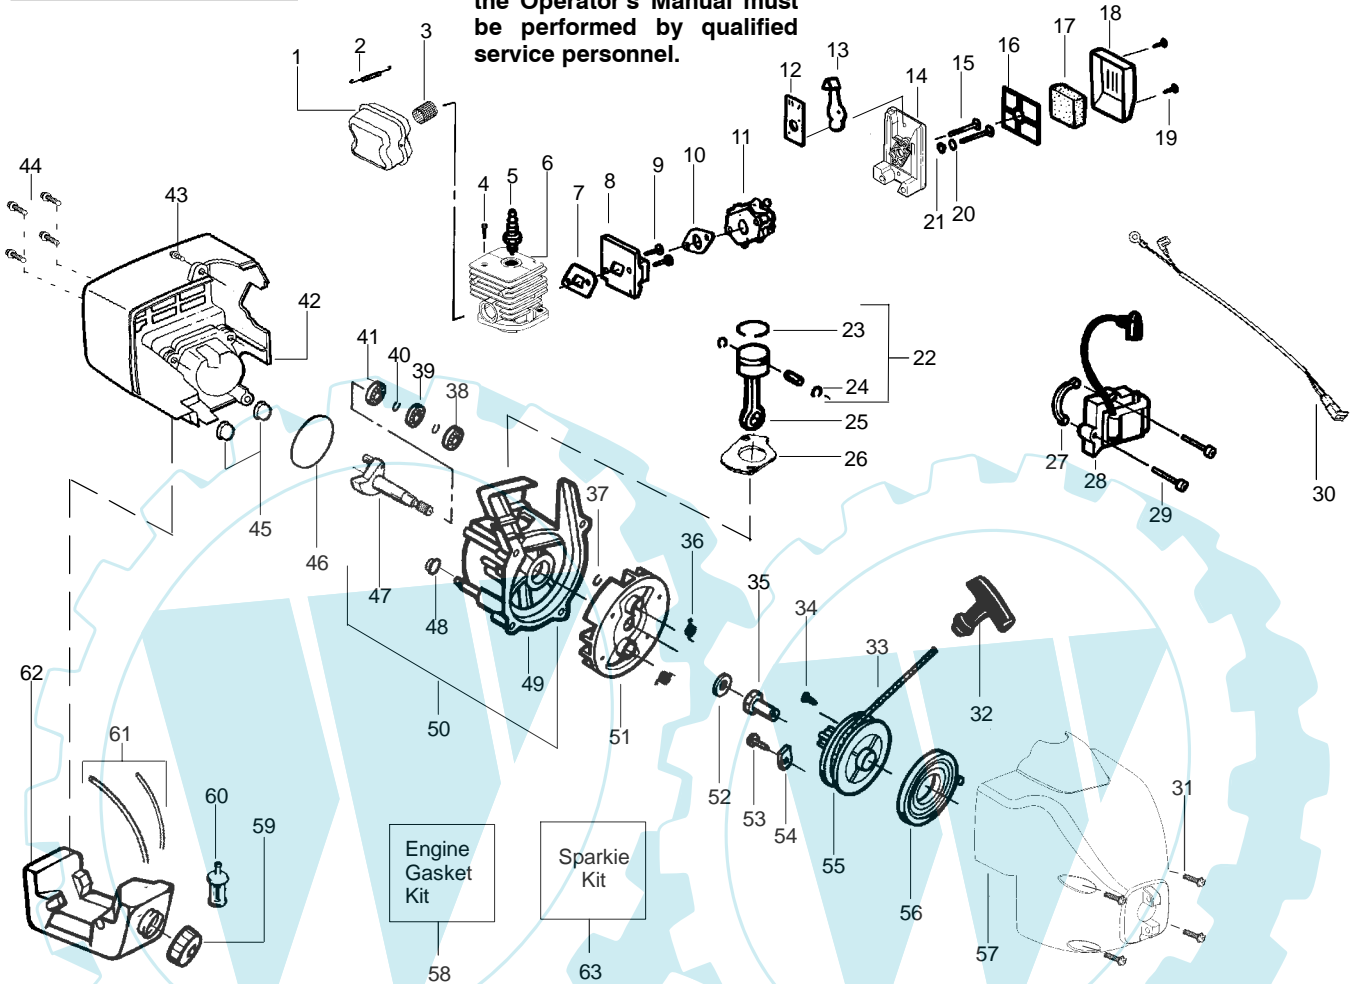

PARTS LIST NO. 530086888		McCULLOCH. PARTS LIST	MODEL(s) Trim Mac 250	
DATE 12/30/03	Replaces 530086888 - 10/15/03		Note: Illustration may differ from actual model due to design changes	PAGE NO. 4

TYPE 2

WARNING
All repairs, adjustments and maintenance not described in the Operator's Manual must be performed by qualified service personnel.

Ref.	Part No.	Description	Ref.	Part No.	Description	Ref.	Part No.	Description
1.	530071390	Kit - Muffler (incl. 2,3)	24.	530015162	Ret.-Piston Pin	48.	530036792	Isolator-C'Case
2.	530042088	Spring-Muffler	25.	530069615	Kit-Conn. Rod Ass'y.	49.	530012414	Assy-Crankcase (Incl. 38-41)
3.	530071391	Screen-Spark Arrestor	26.	530069616	Gasket-Cylinder (Kit)	50.	530071337	Assy-C'case & C'shaft (Incl. 37,47,49)
4.	530015953	Screw-Cylinder	27.	530036145	Spacer-Module	51.	530069886	Assy-Flywheel
5.	Champion	Spark Plug (RCJ 8Y)	28.	530039211	Module-Ignition	52.	530015828	Washer-Flat
6.	530069757	Kit - Cylinder	29.	530015954	Screw	53.	530015775	Screw
7.	530069616	Gasket-Cyl./Carb.(Kit)	30.	530047278	Assy-Switch Wire	54.	530053985	Retainer-Pulley
8.	530069758	Kit - Carb. Adaptor	31.	530015810	Screw	55.	530071536	Kit-Starter Pulley (Incl. 34)
9.	530016014	Screw	32.	530027569	Handle-Starter	56.	530042086	Spring-Starter
10.	530069616	Gasket-Carb. (Kit)	33.	530071542	Kit - Rope	57.	530071526	Assy. - Fan Housing
11.	530069754	Kit - Carburetor Ass'y (Incl. Limiter Cap)	34.	530016326	Screw	58.	530069616	Kit-Engine Gasket (Incl. 7,10,26,46)
12.	530038747	Plate-Choke Mounting	35.	530027953	Coupling-Drive	59.	530014347	Assy-Fuel Cap
13.	530035499	Shutter-Choke	36.	530023817	Spring-Starter Dog	60.	530095646	Assy-Fuel Pickup
14.	530052431	Box-Air	37.	530015941	Retain. Ring-C'shaft	61.	530069599	Kit-Fuel Line
15.	530015887	Screw	38.	530032124	Bearing-Outer	62.	530049933	Assy-Fuel Tank (Incl. cap, lines,filter)
16.	530036569	Plate - Filter Support	39.	530019179	Seal-C'case	63.	507475326	Kit-Sparkie (Incl. spring term. & boot)
17.	530036575	Air Filter- Foam	40.	530015945	Spacer-Ring-C'case			
18.	530054414	Cover-Air Filter	41.	530032125	Bearing-Inner			
19.	530015892	Screw	42.	530054299	Shroud-Rear			
20.	530015852	Spacer-Choke	43.	530015886	Screw			
21.	530015254	Washer	44.	530015810	Screw			
22.	530069987	Kit - Piston (Incl. 23, 24 & Pin)	45.	530036793	Isolator-Shroud			
23.	530055120	Ring-Piston	46.	530069616	O-Ring-C'case/Shrd (Kit)			
			47.	530012413	Assy-Crankshaft			

✓ = NEW PART NUMBER FOR THIS IPL

* = REFER TO THE SERVICE REFERENCE INDICATED FOR MORE INFORMATION. (LOCATED AT END OF IPL)