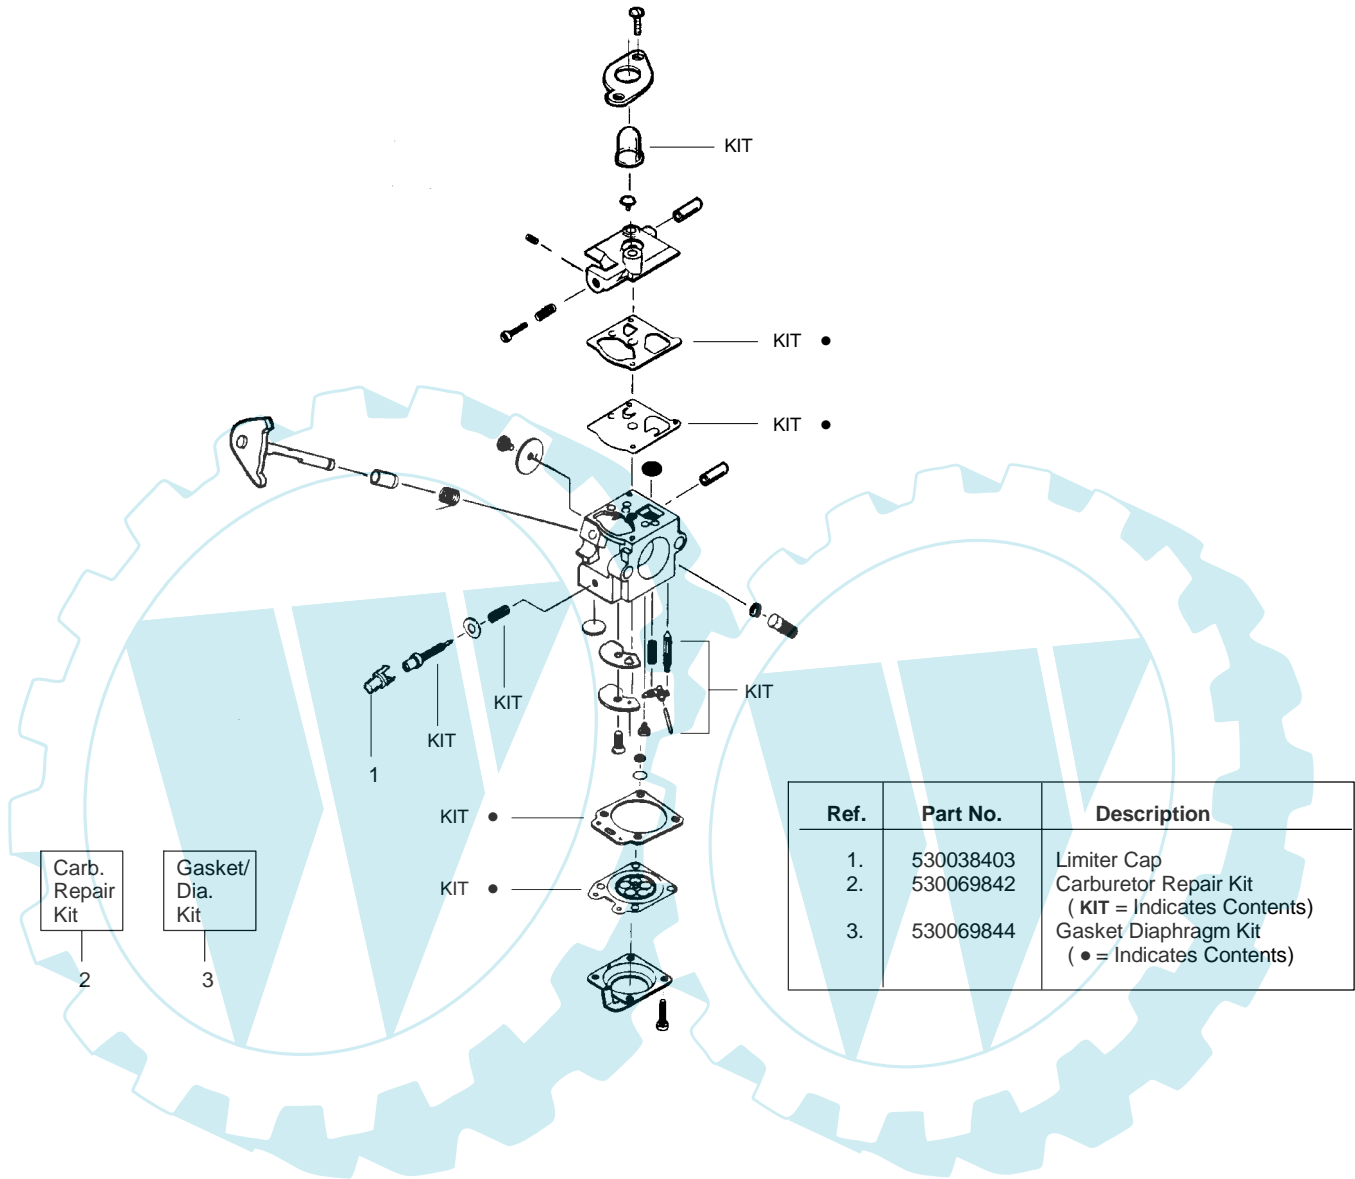

PARTS LIST NO. 530086888		McCULLOCH. PARTS LIST	MODEL(s) Trim Mac 250	
DATE 12/30/03	Replaces 530086888 - 10/15/03		Note: Illustration may differ from actual model due to design changes	PAGE NO. 8

Carburetor Assembly #530069754 (WA-226)

Kit - Carburetor Assembly No. 530071635 - WT-631

Note: No Repair kits are available for this carburetor, please order the complete assembly part number 530-071635 (WT-631)

✓ = NEW PART NUMBER FOR THIS IPL   ★ = REFER TO THE SERVICE REFERENCE INDICATED FOR MORE INFORMATION. (LOCATED AT END OF IPL)