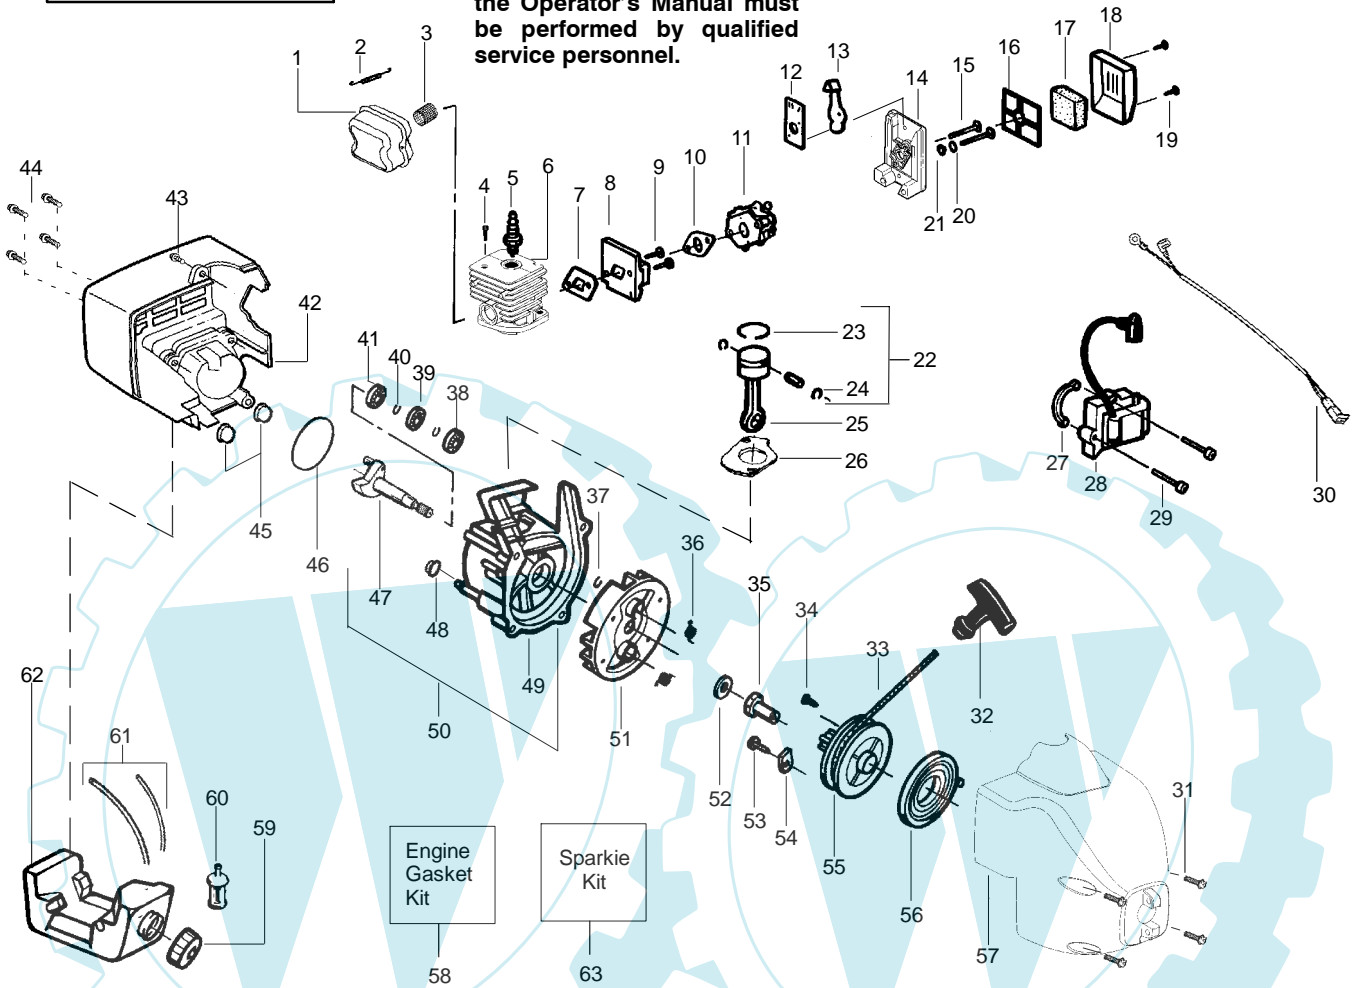

PARTS LIST NO. 530086888		McCULLOCH. PARTS LIST	MODEL(s) Trim Mac 250	
DATE 12/30/03	Replaces 530086888 - 10/15/03		Note: Illustration may differ from actual model due to design changes	PAGE NO. 3

TYPE 1

WARNING
All repairs, adjustments and maintenance not described in the Operator's Manual must be performed by qualified service personnel.

Ref.	Part No.	Description	Ref.	Part No.	Description	Ref.	Part No.	Description
1.	530071390	Kit - Muffler (incl. 2,3)	24.	530015162	Ret.-Piston Pin	48.	530036792	Isolator-C'Case
2.	530042088	Spring-Muffler	25.	530069945	Kit-Conn. Rod Ass'y.	49.	530012414	Assy-Crankcase
3.	530071391	Screen-Spark Arrestor	26.	530071535	Gasket-Cylinder (Kit)			(Incl. 38-41)
4.	530015953	Screw-Cylinder	27.	530036145	Spacer-Module	50.	530071337	Assy-C'case & C'shaft
5.	Champion	Spark Plug (RCJ 8Y)	28.	530039211	Module-Ignition			(Incl. 37,47,49)
6.	530071359	Kit - Cylinder	29.	530015954	Screw	51.	530069886	Assy-Flywheel
7.	530071535	Gasket-Cyl./Carb.(Kit)	30.	530047278	Assy-Switch Wire	52.	530015828	Washer-Flat
8.	530069758	Kit - Carb. Adaptor	31.	530015810	Screw	53.	530015775	Screw
9.	530016014	Screw	32.	530027569	Handle-Starter	54.	530053985	Retainer-Pulley
10.	530071535	Gasket-Carb. (Kit)	33.	530071542	Kit - Rope	55.	530071536	Kit-Starter Pulley
11.	530069754	Kit - Carburetor Ass'y (Incl. Limiter Cap)	34.	530016326	Screw			(Incl. 34)
			35.	530027953	Coupling-Drive	56.	530042086	Spring-Starter
12.	530038747	Plate-Choke Mounting	36.	530023817	Spring-Starter Dog	57.	530071526	Assy. - Fan Housing
13.	530035499	Shutter-Choke	37.	530015941	Retain. Ring-C'shaft	58.	530071535	Kit-Engine Gasket
14.	530052431	Box-Air	38.	530032124	Bearing-Outer			(Incl. 7,10,26,46)
15.	530015887	Screw	39.	530019179	Seal-C'case	59.	530014347	Assy-Fuel Cap
16.	530036569	Plate - Filter Support	40.	530015945	Retainer Ring-C'case	60.	530095646	Assy-Fuel Pickup
17.	530036575	Air Filter- Foam	41.	530032125	Bearing-Inner	61.	530069599	Kit-Fuel Line
18.	530054414	Cover-Air Filter	42.	530054299	Shroud-Rear	62.	530049933	Assy-Fuel Tank
19.	530015892	Screw	43.	530015934	Screw			(Incl. cap, lines,filter)
20.	530015852	Spacer-Choke	44.	530015810	Screw	63.	507475326	Kit-Sparkie (Incl. spring term. & boot)
21.	530015254	Washer	45.	530036793	Isolator-Shroud			
22.	530071357	Kit - Piston (Incl. 23, 24 & Pin)	46.	530071535	O-Ring-C'case/Shrd (Kit)			
23.	530055120	Ring-Piston	47.	530012413	Assy-Crankshaft			

✓ = NEW PART NUMBER FOR THIS IPL

★ = REFER TO THE SERVICE REFERENCE INDICATED FOR MORE INFORMATION. (LOCATED AT END OF IPL)