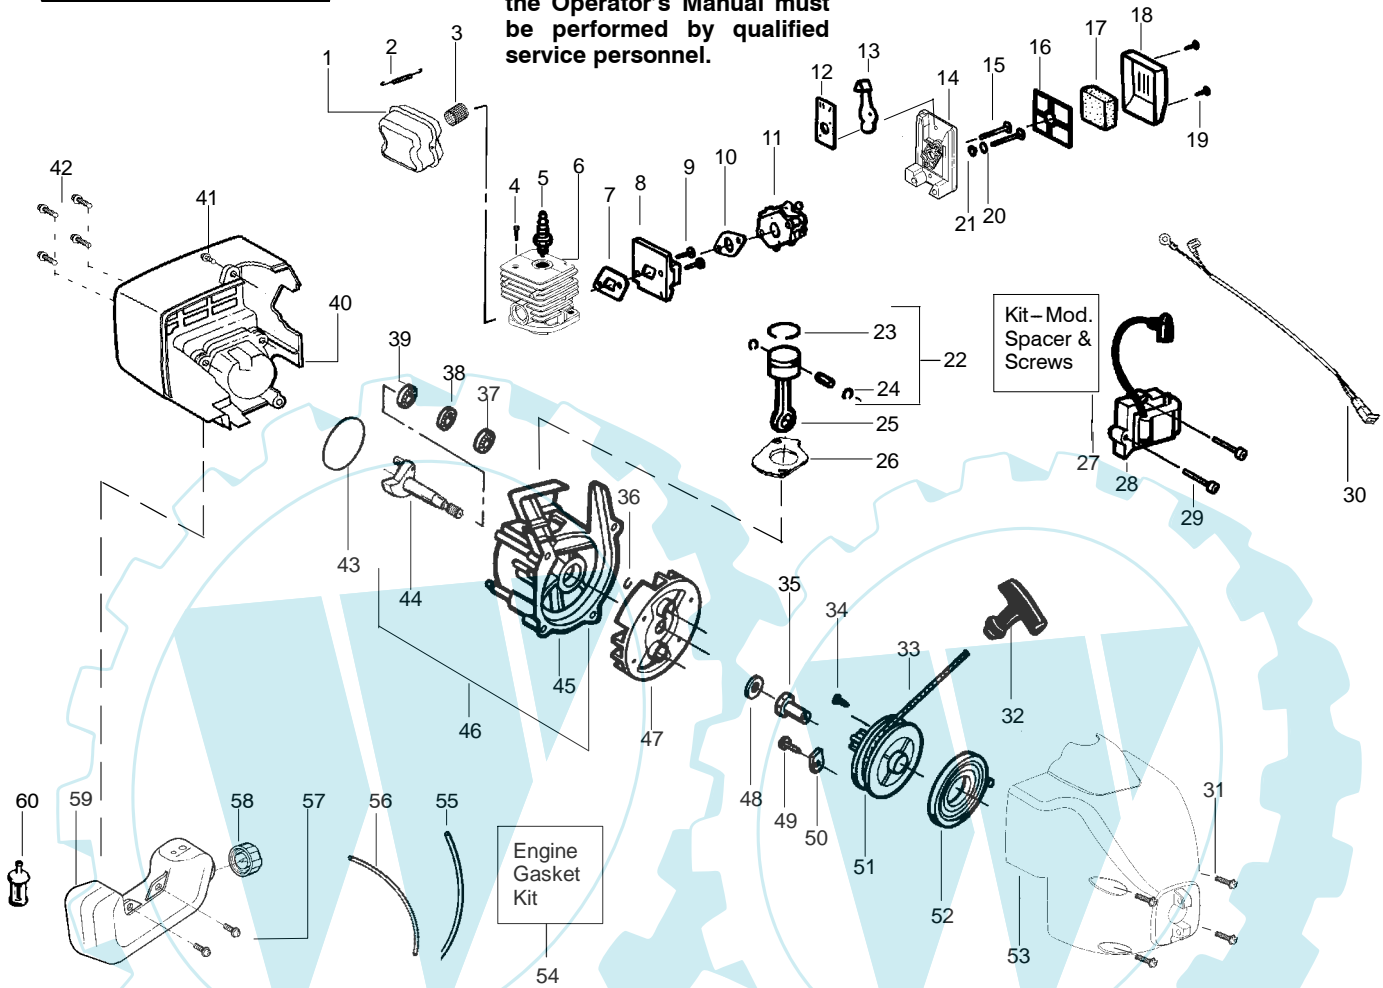

PARTS LIST NO. 530086888		McCULLOCH. PARTS LIST	MODEL(s) Trim Mac 250	
DATE 12/30/03	Replaces 530086888 - 10/15/03		Note: Illustration may differ from actual model due to design changes	PAGE NO. 7

TYPE 5

⚠ WARNING
All repairs, adjustments and maintenance not described in the Operator's Manual must be performed by qualified service personnel.

Ref.	Part No.	Description	Ref.	Part No.	Description	Ref.	Part No.	Description
1.	530071396	Kit - Muffler (incl. 2,3)	23.	530055120	Ring-Piston	45.	530071627	Assy-Crankcase (Incl. 38-40)
2.	530042088	Spring-Muffler	24.	530015162	Ret.-Piston Pin	46.	530071675	Assy-C'case & C'shaft (Incl. 37,45,46)
3.	530071391	Screen-Spark Arrestor	25.	530069945	Kit-Conn. Rod Ass'y.	47.	530054115	Assy-Flywheel
4.	530015953	Screw-Cylinder	26.	530071363	Gasket-Cylinder (Kit)	48.	530015828	Washer-Flat
5.	Champion	Spark Plug (RCJ6Y)	27.	530071731	Kit-Module Spacer & Screws	49.	530015775	Screw
6.	530012416	Cylinder	28.	530039211	Module-Ignition	50.	530053985	Retainer-Pulley
7.	530071363	Gasket-Cyl./Carb.(Kit)	29.	530016357	Screw	51.	530071536	Kit-Starter Pulley (Incl. 34)
8.	530057635	Adaptor-Carb.	30.	530047278	Assy-Switch Wire	52.	530042086	Spring-Starter
9.	530016014	Screw	31.	530015810	Screw	53.	530071527	Assy. - Fan Housing
10.	530071363	Gasket-Carb. (Kit)	32.	530027569	Handle-Starter	54.	530071363	Kit-Engine Gasket (Incl. 7,10,26,44)
11.	---	Kit - Carburetor Ass'y (WT-631)	33.	530071542	Kit - Rope	55.	530069216	Kit-Fuel Line(large)
12.	530038747	Plate-Choke Mounting	34.	530016391	Screw	56.	530069247	Kit-Fuel Line(small)
13.	530035499	Shutter-Choke	35.	530027953	Coupling-Drive	57.	530016379	Retainer-Tank
14.	530052431	Box-Air	36.	530015941	Retain. Ring-C'shaft	58.	530014347	Assy-Fuel Cap
15.	530016393	Screw	37.	530055728	Bearing-Outer	59.	530056731	Assy-Fuel Tank (Incl. cap, lines,filter)
16.	530036569	Plate - Filter Support	38.	530071615	Kit-C'case Seal	60.	530095646	Assy-Fuel Pickup
17.	530036575	Air Filter- Foam	39.	530032125	Bearing-Inner			
18.	530054414	Cover-Air Filter	40.	530057026	Shroud-Rear			
19.	530015892	Screw	41.	530015886	Screw			
20.	530015852	Spacer-Choke	42.	530015810	Screw			
21.	530015254	Washer	43.	530071363	O-Ring-C'case/Shrd (Kit)			
22. ✓	530071833	Kit - Piston (Incl. 23, 24 & Pin)	44.	530012413	Assy-Crankshaft			

✓ = NEW PART NUMBER FOR THIS IPL

★ = REFER TO THE SERVICE REFERENCE INDICATED FOR MORE INFORMATION. (LOCATED AT END OF IPL)