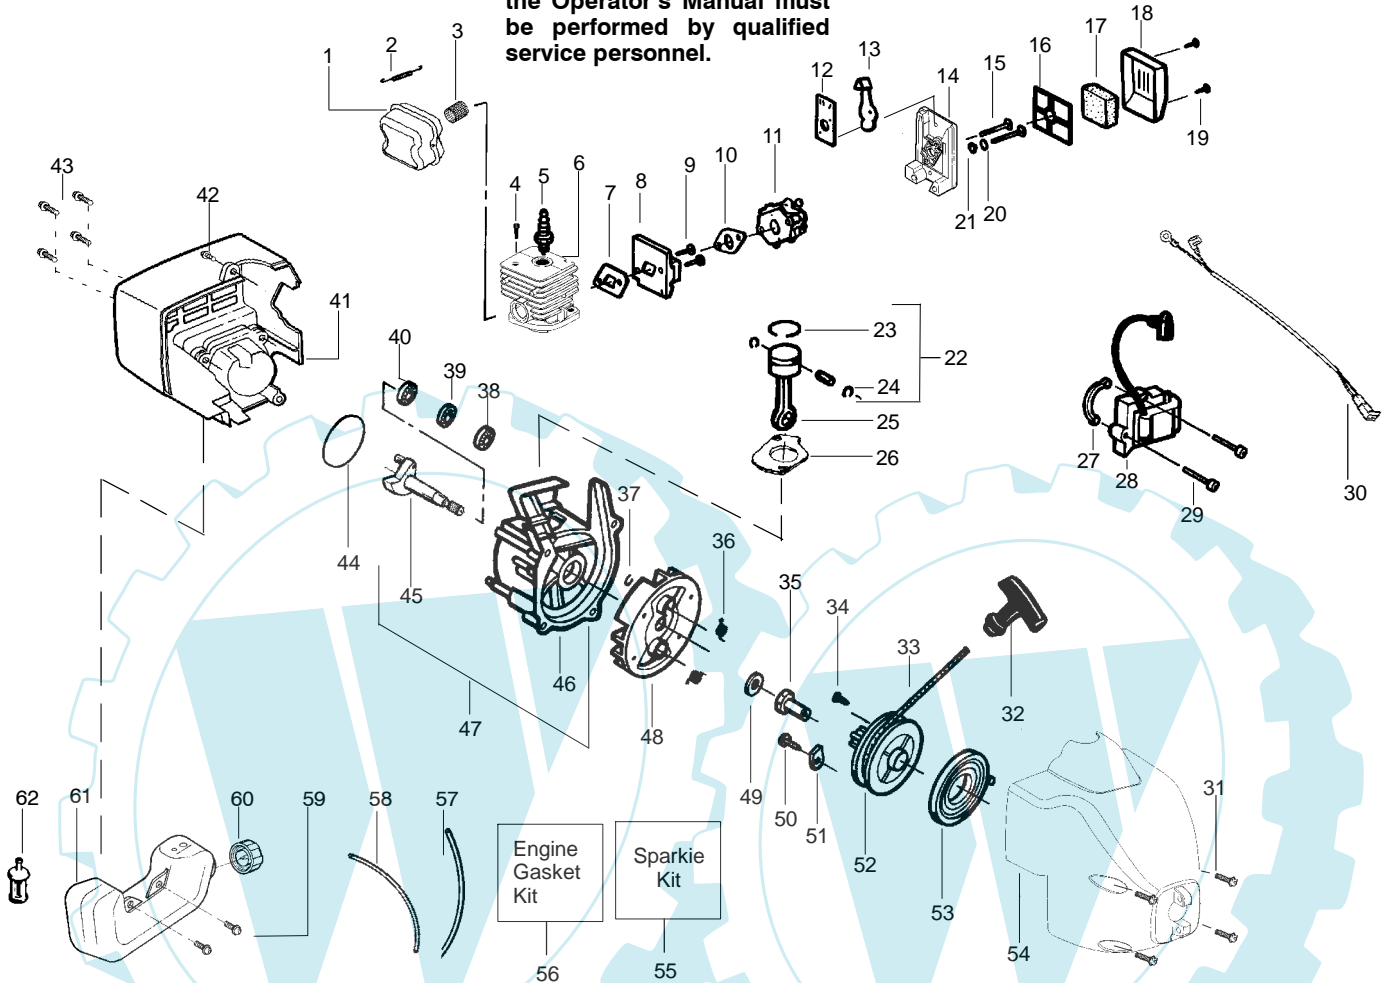

PARTS LIST NO. 530086888		McCULLOCH. PARTS LIST	MODEL(s) Trim Mac 250	
DATE 12/30/03	Replaces 530086888 - 10/15/03		Note: Illustration may differ from actual model due to design changes	PAGE NO. 5

TYPE 3

WARNING
All repairs, adjustments and maintenance not described in the Operator's Manual must be performed by qualified service personnel.

Ref.	Part No.	Description	Ref.	Part No.	Description	Ref.	Part No.	Description
1.	530071390	Kit - Muffler (incl. 2,3)	23.	530055120	Ring-Piston	46.	530012491	Assy-Crankcase (Incl. 38-40)
2.	530042088	Spring-Muffler	24.	530015162	Ret.-Piston Pin	47.	530071337	Assy-C'case & C'shaft (Incl. 37,45,46)
3.	530071391	Screen-Spark Arrestor	25.	530069615	Kit-Conn. Rod Ass'y.	48.	530069886	Assy-Flywheel
4.	530015953	Screw-Cylinder	26.	530069616	Gasket-Cylinder (Kit)	49.	530015828	Washer-Flat
5.	Champion	Spark Plug (RCJ6Y)	27.	530036145	Spacer-Module	50.	530015775	Screw
6.	530069757	Kit - Cylinder	28.	530039211	Module-Ignition	51.	530053985	Retainer-Pulley
7.	530069616	Gasket-Cyl./Carb.(Kit)	29.	530015954	Screw	52.	530071536	Kit-Starter Pulley (Incl. 34)
8.	530069758	Kit - Carb. Adaptor	30.	530047278	Assy-Switch Wire	53.	530042086	Spring-Starter
9.	530016014	Screw	31.	530015810	Screw	54.	530071526	Assy. - Fan Housing
10.	530069616	Gasket-Carb. (Kit)	32.	530027569	Handle-Starter	55.	507475326	Kit-Sparkie (Incl. spring term. & boot)
11.	---	Kit - Carburetor Ass'y (WA-226)	33.	530071542	Kit - Rope	56.	530069616	Kit-Engine Gasket (Incl. 7,10,26,44)
	530069754	(WT-631)	34.	530016326	Screw	57.	530069216	Kit-Fuel Line(large)
	530071635		35.	530027953	Coupling-Drive	58.	530069247	Kit-Fuel Line(small)
12.	530038747	Plate-Choke Mounting	36.	530023817	Spring-Starter Dog	59.	530016379	Retainer-Tank
13.	530035499	Shutter-Choke	37.	530015941	Retain. Ring-C'shaft	60.	530014347	Assy-Fuel Cap
14.	530052431	Box-Air	38.	530055728	Bearing-Outer	61.	530056731	Assy-Fuel Tank (Incl. cap, lines,filter)
15.	530015887	Screw	39.	530071615	Kit-C'case Seal	62.	530095646	Assy-Fuel Pickup
16.	530036569	Plate - Filter Support	40.	530032125	Bearing-Inner			
17.	530036575	Air Filter- Foam	41.	530056548	Shroud-Rear			
18.	530054414	Cover-Air Filter	42.	530015886	Screw			
19.	530015892	Screw	43.	530015810	Screw			
20.	530015852	Spacer-Choke	44.	530071535	O-Ring-C'case/Shrd (Kit)			
21.	530015254	Washer	45.	530012413	Assy-Crankshaft			
22.	530069987	Kit - Piston (Incl. 23, 24 & Pin)						

✓ = NEW PART NUMBER FOR THIS IPL

* = REFER TO THE SERVICE REFERENCE INDICATED FOR MORE INFORMATION. (LOCATED AT END OF IPL)